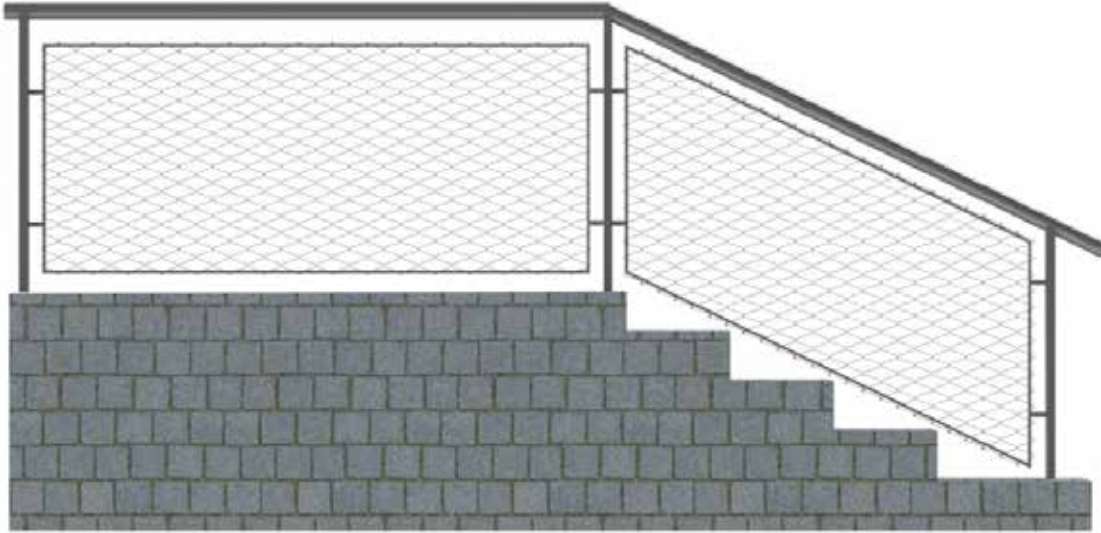

TF-55

SUITABLE FOR: GAUDÍ R, GAUDÍ F, GAUDÍ Q AND GAUDÍ R50

TF-55 FIXATION SYSTEM

Perimeter frame with welded rods in AISI 316L, diameter to be specified according to project. This system will require a second fastening of the frame to a substructure (not included).